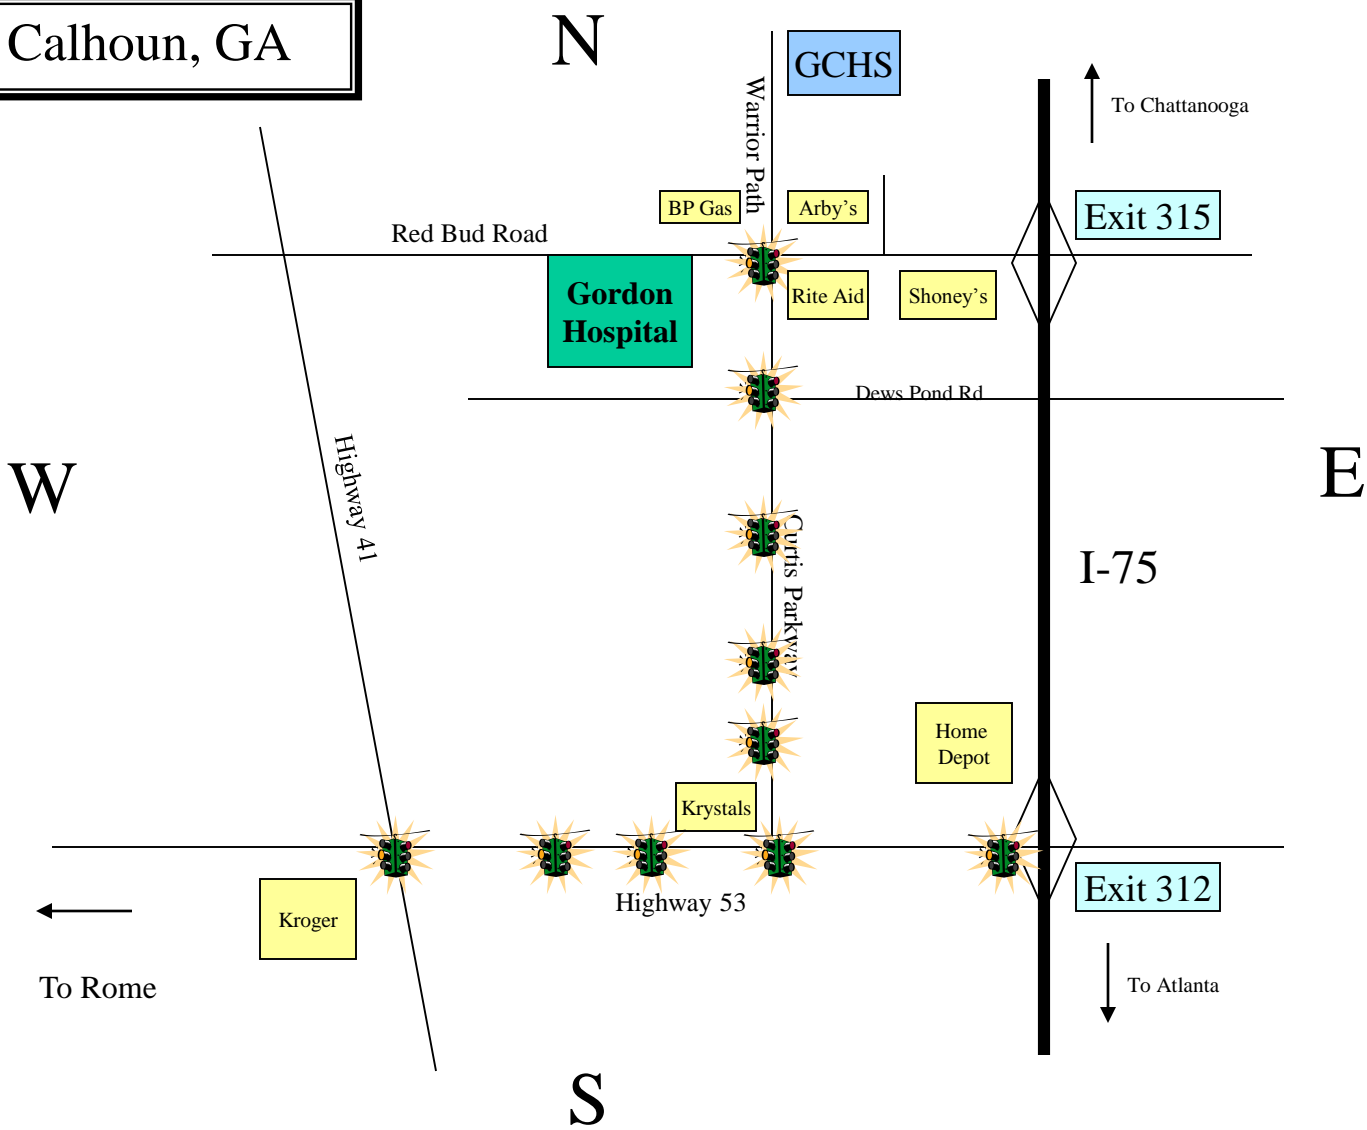

Calhoun, GA

GENERAL DIRECTIONS TO:
Gordon Central HS * 335 Warrior Path NE * Calhoun, GA 30701

From Chattanooga: Take I-75 South. **Exit 315.** Turn Right. Go to the first traffic light and turn right onto Warrior Path.

From Atlanta: Take I-75 North. **Exit 315.** Turn Left. Go to the first traffic light and turn right onto Warrior Path.

From Rome: Take Highway 53 to Calhoun. Stay right at the split of Spur 53 and Hwy 53. At the traffic light at the intersection of Hwy 41 and Highway 53, Kroger's will be on your right. After crossing Hwy 41, go to the 3rd traffic light (at Krystal's) and turn left onto Curtis Parkway. Continue straight on Curtis Parkway. The road will turn into Warrior Path after crossing Red Bud Road at Arby's.